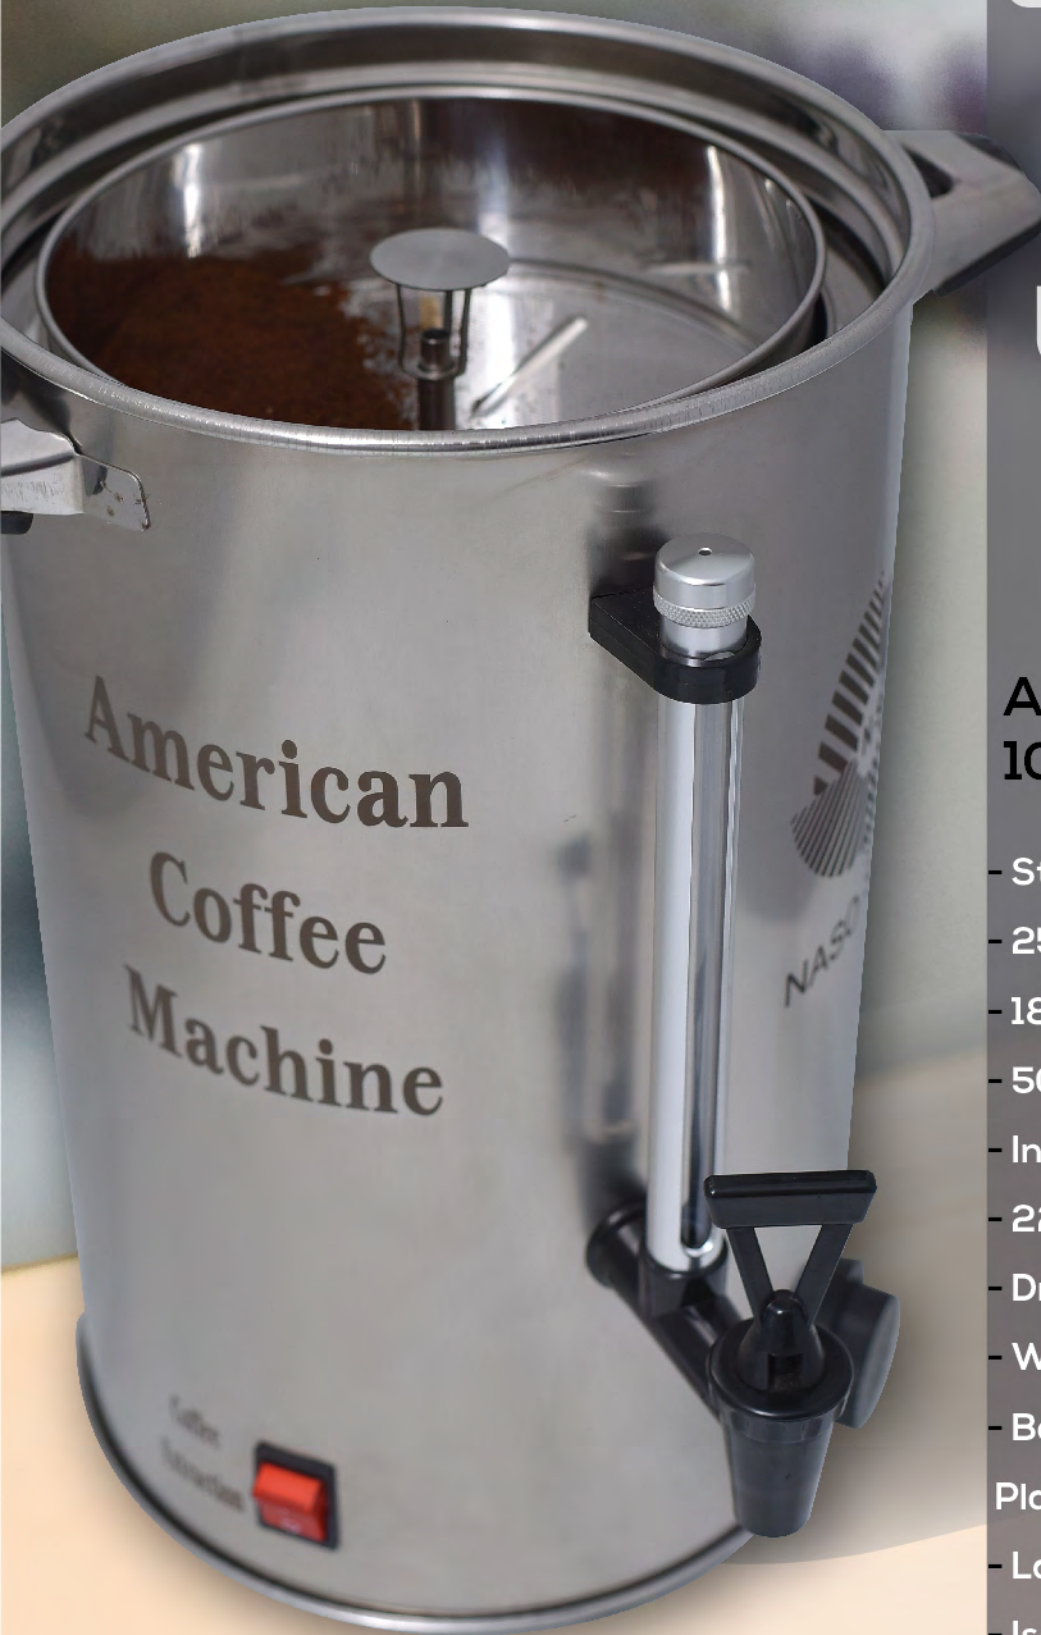

أمريكان كوفي ماتين

Amercain coffee 10 Ltr

- Stainless Steel grade 304
- 25.5H X 23D
- 1800W Cup brewing heater
- 500 W keep warm heater
- Insulated 2mm Copper wire
- 220V - 50HZ
- Drippless faucet
- Water level indicator
- Backalite handles /
  Plastic lockhandles
- Lack of water heater protection
- Isolated brewing control